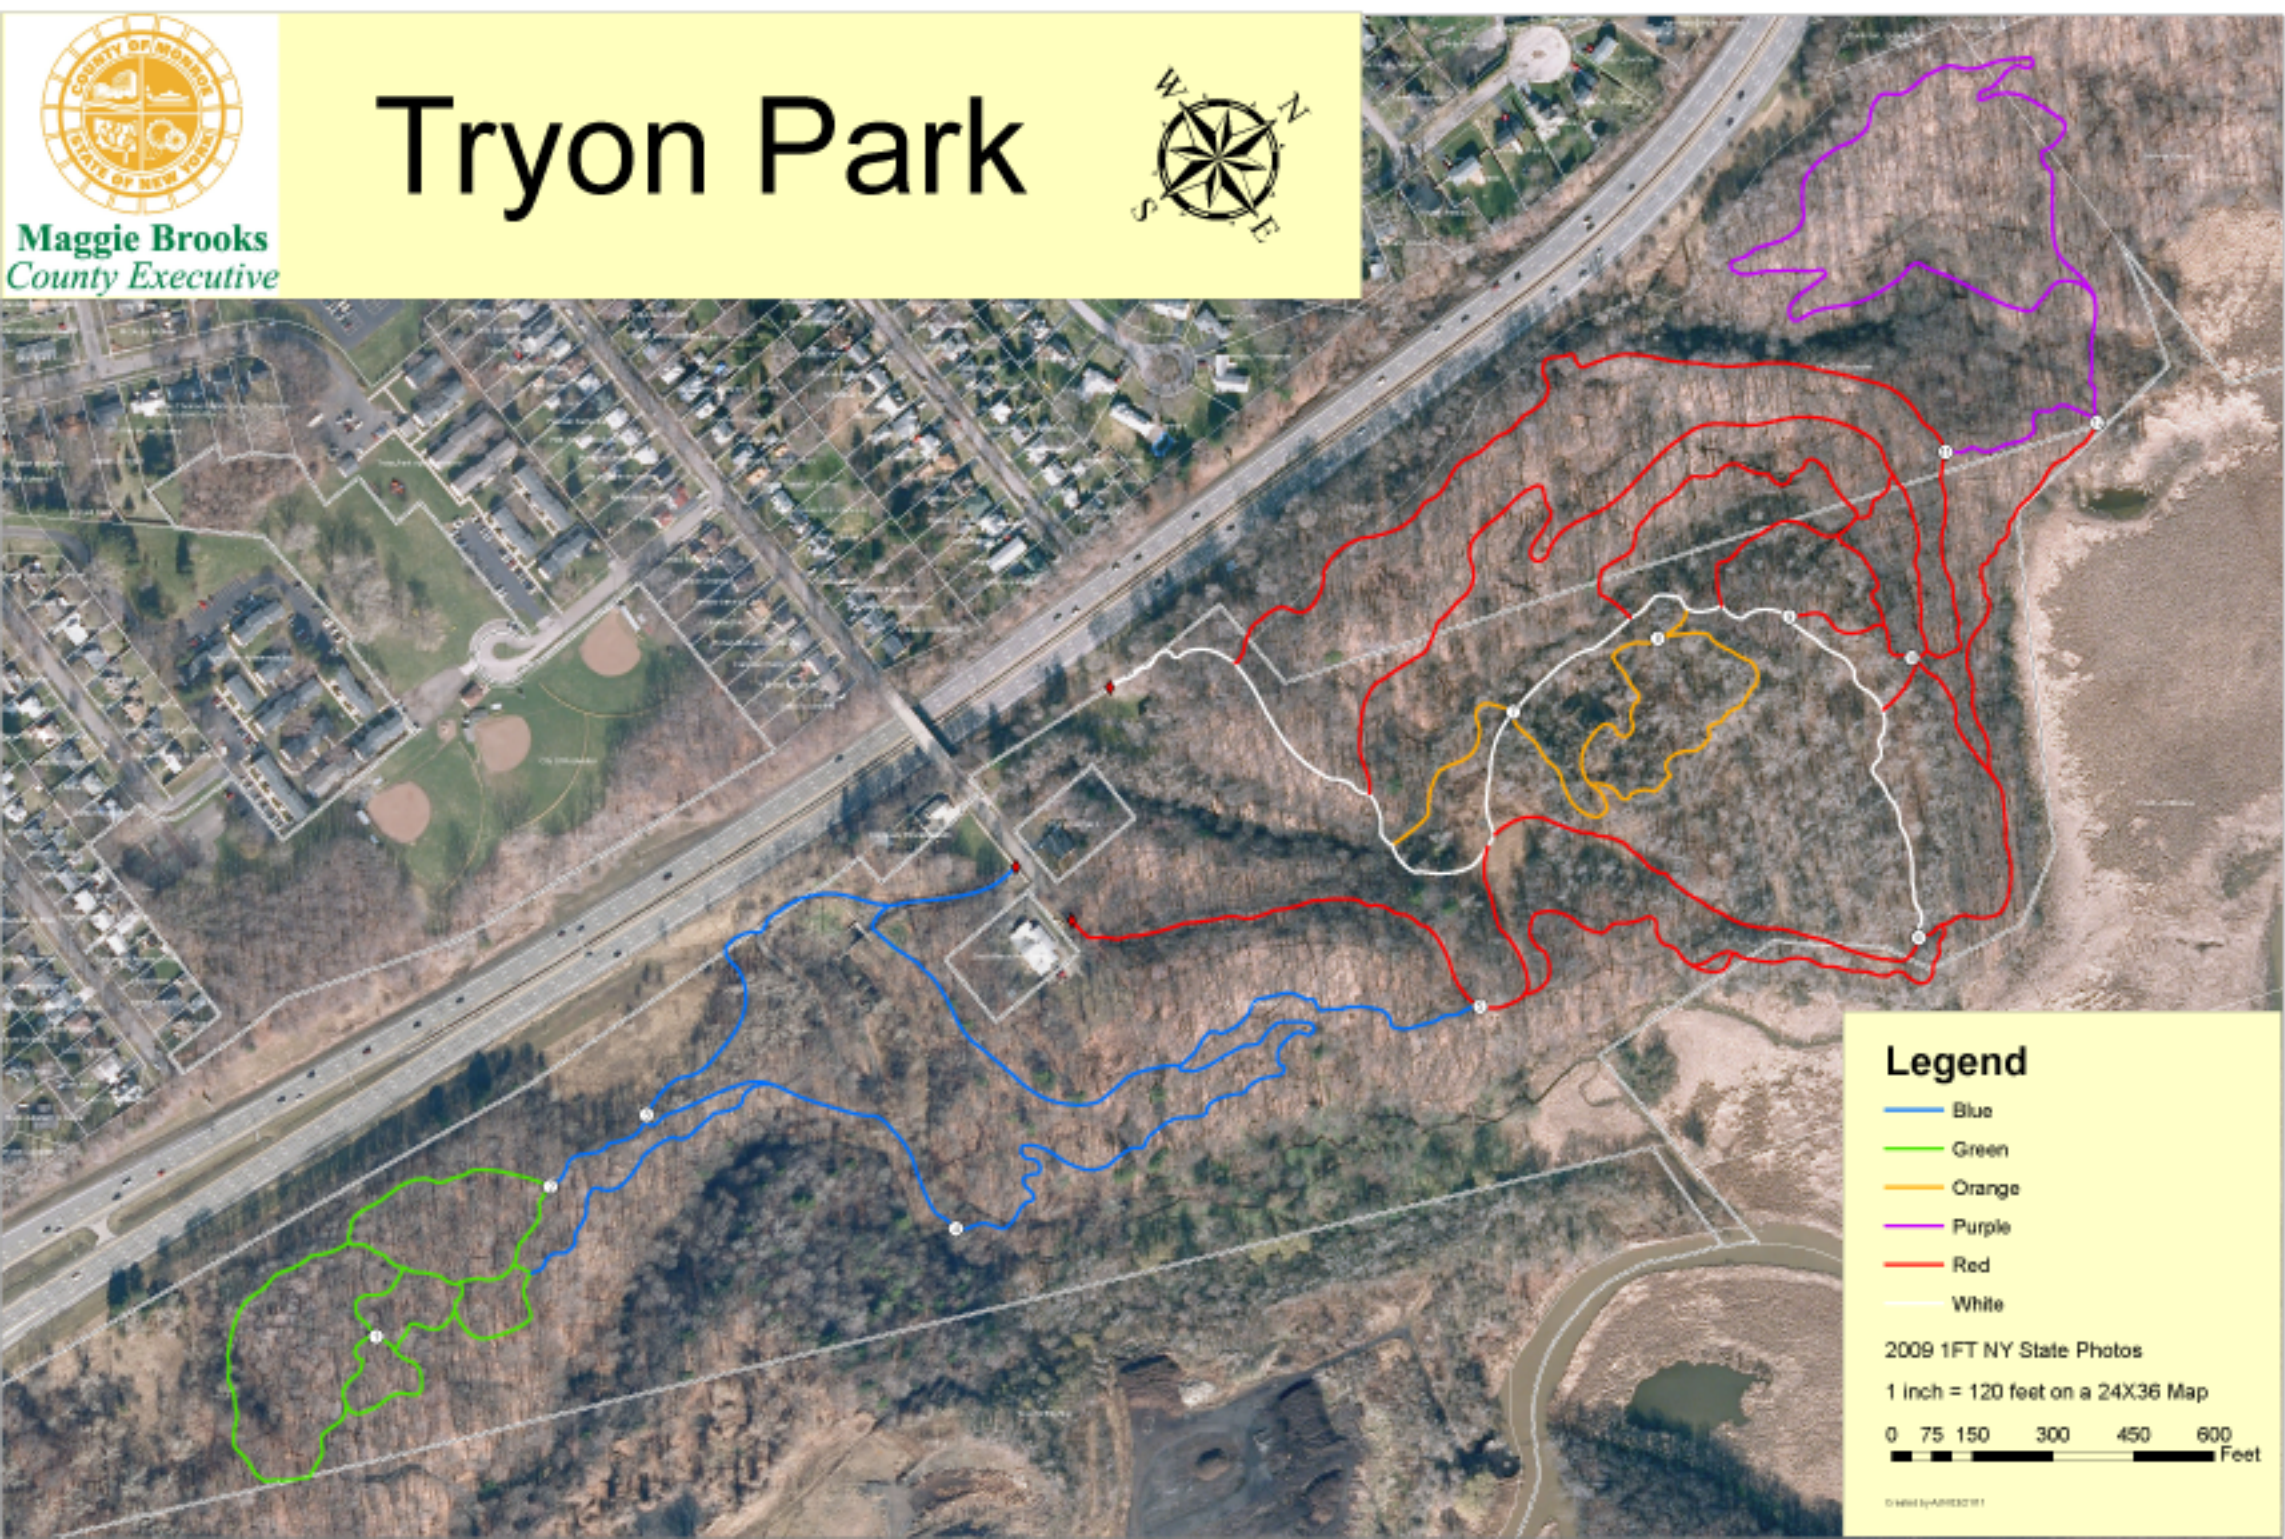

Maggie Brooks
County Executive

Tryon Park

Legend

- Blue
- Green
- Orange
- Purple
- Red
- White

2009 1FT NY State Photos

1 inch = 120 feet on a 24X36 Map

0 75 150 300 450 600
Feet

© 2009 by ARRS/2011